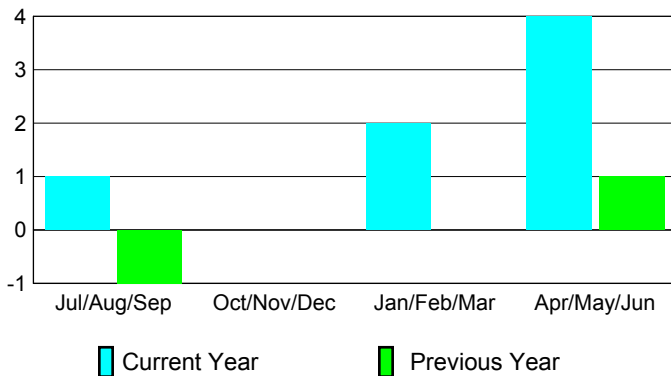

Comparison of Club Gain/Loss

Current Year Compared to the Previous Year