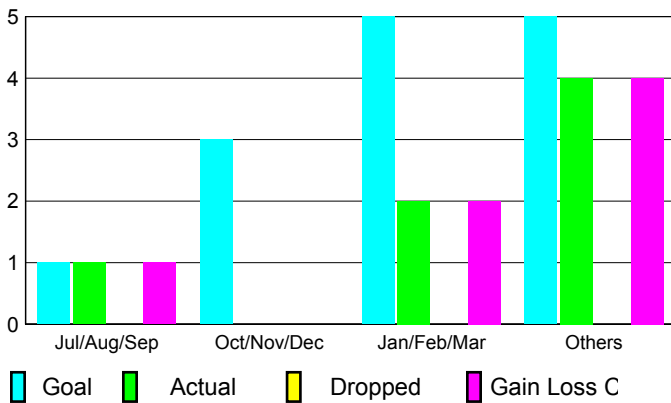

## CLUBS

**Club Results  
2009-2010**

**Clubs  
2008-2009**

Month	New Club Goal	Actual New Clubs	Actual Dropped Clubs	Gain/Loss of Clubs	Gain/Loss of Clubs
Jul/Aug/Sep	1	1	0	1	-1
Oct/Nov/Dec	3	0	0	0	0
Jan/Feb/Mar	5	2	0	2	0
Apr/May/June	5	4	0	4	1
<b>Totals</b>	<b>14</b>	<b>7</b>	<b>0</b>	<b>7</b>	<b>0</b>

### Club Results 2009-2010

Goal, New, Dropped, Gain/Loss

### Comparison of Club Gain/Loss

Current Year Compared to the Previous Year