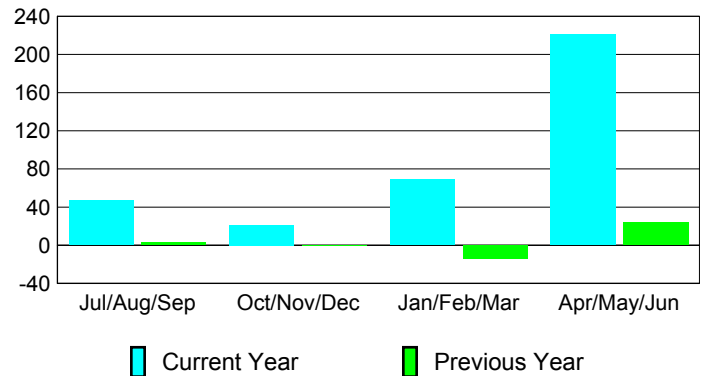

Comparison of Membership Gain/Loss

Current Year Compared to the Previous Year