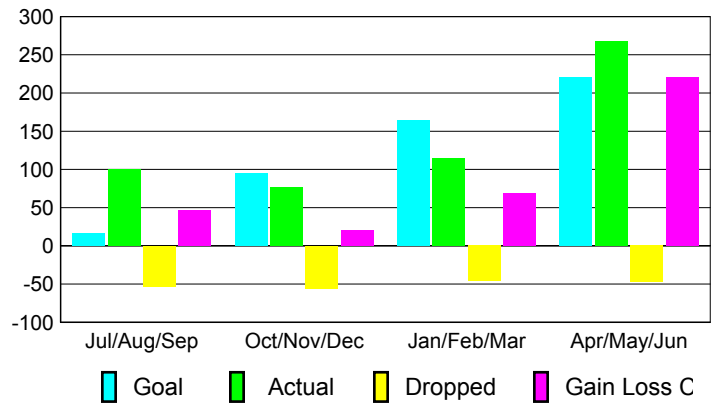

### YTD Status Quo Clubs 2009-2010

Status Quo Clubs Compared to Status Quo Members

## MEMBERSHIP

**Membership Results  
2009-2010**

**Membership  
2008-2009**

Month	Net Memb Goal	Actual New Memb	Actual Dropped Memb	Gain/Loss of Memb	Gain/Loss of Memb
Jul/Aug/Sep	17	100	-53	47	3
Oct/Nov/Dec	95	77	-56	21	-1
Jan/Feb/Mar	165	115	-46	69	-14
Apr/May/June	220	268	-47	221	24
<b>Totals</b>	<b>497</b>	<b>560</b>	<b>-202</b>	<b>358</b>	<b>12</b>

### Membership Results 2009-2010

Goal, New, Dropped, Gain/Loss

### Comparison of Membership Gain/Loss

Current Year Compared to the Previous Year